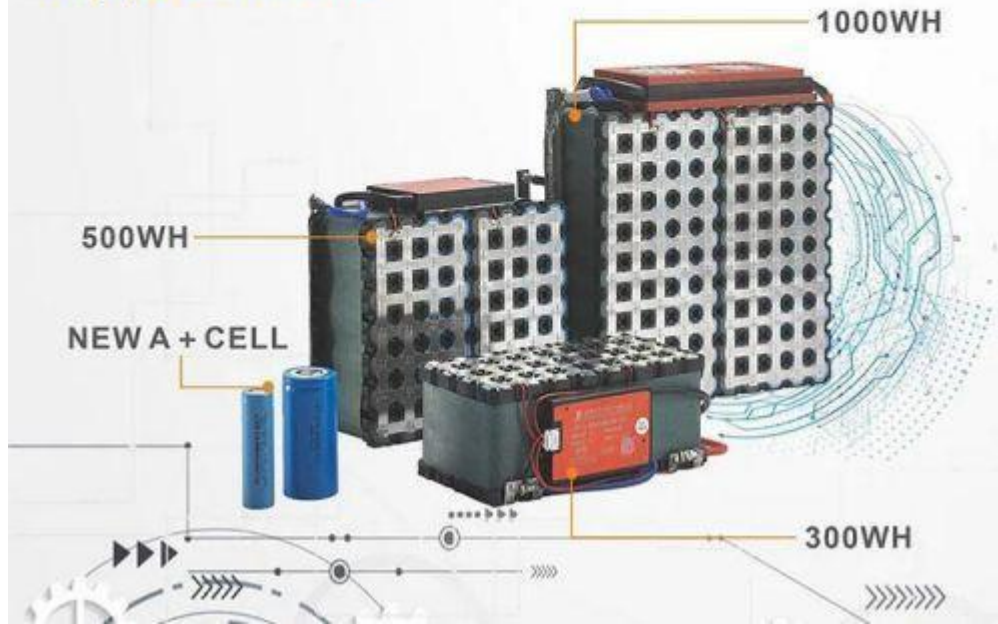

INTERNAL DIAGRAM

- Bracket module to shockproof and heat dissipation
- Low internal resistance and balanced discharging
- High performance BMS